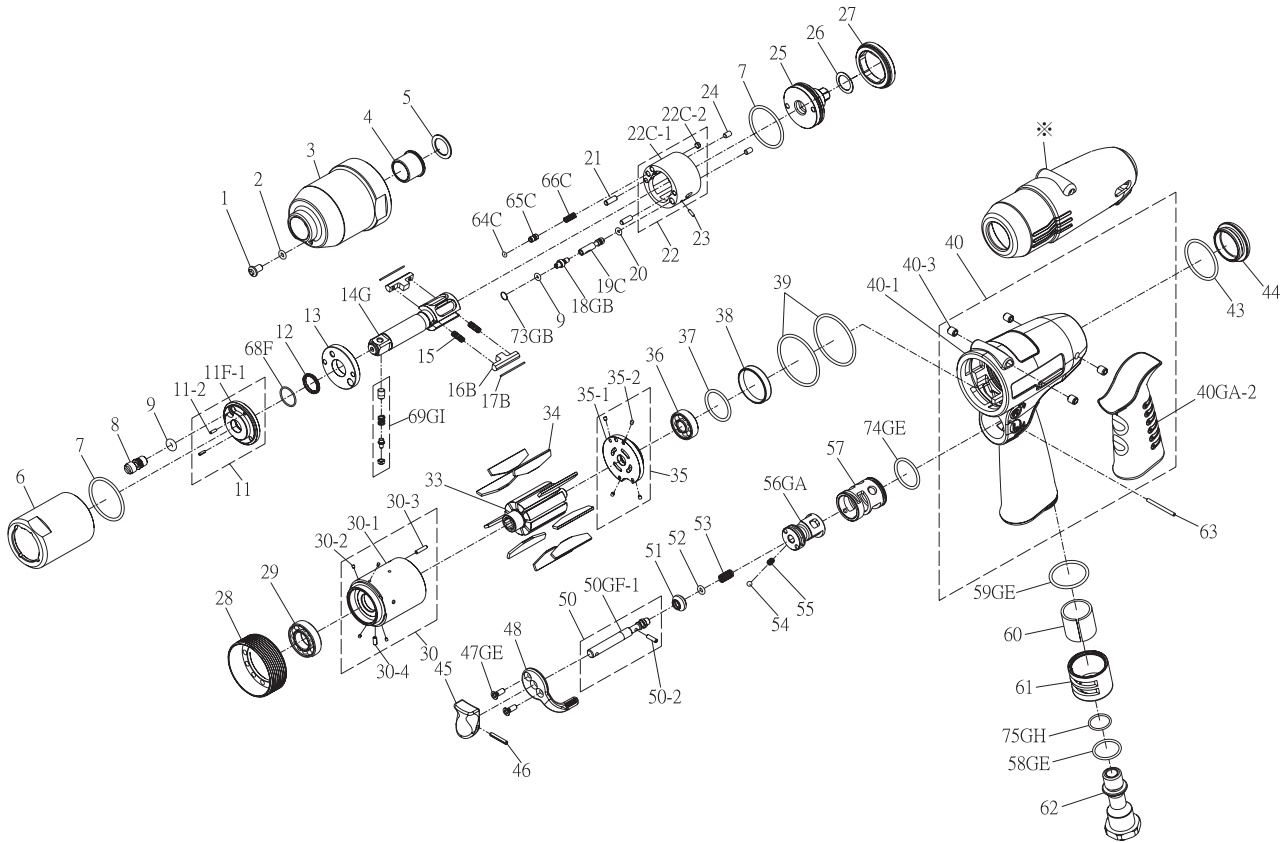

RRI-40 IMPULSE WRENCH

Index No.	Part No.	Description	Q'ty
1	I100-410	Oil Plug	1
2	00-4153	O-Ring (ø3xø1.5)	1
3	I40S-201	Front Housing	1
4	I40S-202	Bushing	1
5	I40S-424	Washer	1
6	I40S-401	Pulse Cylinder Housing	1
7	00-41127	O-Ring (ø27xø1.5)	2
8	I70-410	Oil Plug	1
9	00-41113	O-Ring (ø2xø1.5)	2
11	420-SW40-283-0403-11	Front Plate Cover, Compl.	1
11F-1	I40S-403-B	Front Plate Cover	1
11-2	00-3318	Spring Pin (ø1.6x5)	2
12	00-2602	X-Ring (ø10.77xø16.01x2.62)	1
13	I40S-408	Front Plate	1
14G	I40S-405-B	Main Shaft	1
15	I40S-407	Spring	2
16B	I40S-406-B	Drive Blade	2
17B	I40S-452	Roller	2
18GB	I80-411	Adjust Screw	1
19C	IS40S-412-B	Valve	1
20	00-41130	O-Ring (ø2xø1)	1
21	00-3435	Pin (ø3x9)	2
22	420-SW40-283-0404-11	Pulse Cylinder, Compl.	1
22C-1	I40S-404-B	Pulse Cylinder	1
22C-2	I40S-454	Block Cap	1
23	00-3436	Pin (ø1.5x5)	1
24	00-3407	Pin (ø3x5)	2
25	I40S-415	Rear Plate	1
26	I40S-423	Washer	1
27	I40S-402	Lock Nut	1
28	I40S-306	Lock Nut	1
29	00-2348	Ball Bearing (6901ZZ)	1
30	420-PW40-283-0302-10	Cylinder, Compl.	1
30-1	I40-302	Cylinder	1
30-2	I40S-318	Block	4
30-3	00-3356	Spring Pin (ø2x8)	1
30-4	00-3324	Spring Pin (ø2x5)	1
33	I40S-303	Rotor	1
34	I40S-304	Rotor Blade	9
35	420-PW40-283-0305-10	Rear Plate, Compl.	1
35-1	I40-305	Rear Plate	1
35-2	I40S-318	Block	4
36	00-2356	Ball Bearing (607ZZ)	1
37	00-41135	O-Ring (ø18.77xø1.78)	1
38	I40-307	Rear Cover	1
39	00-41144	O-Ring (ø33.05xø1.78)	2