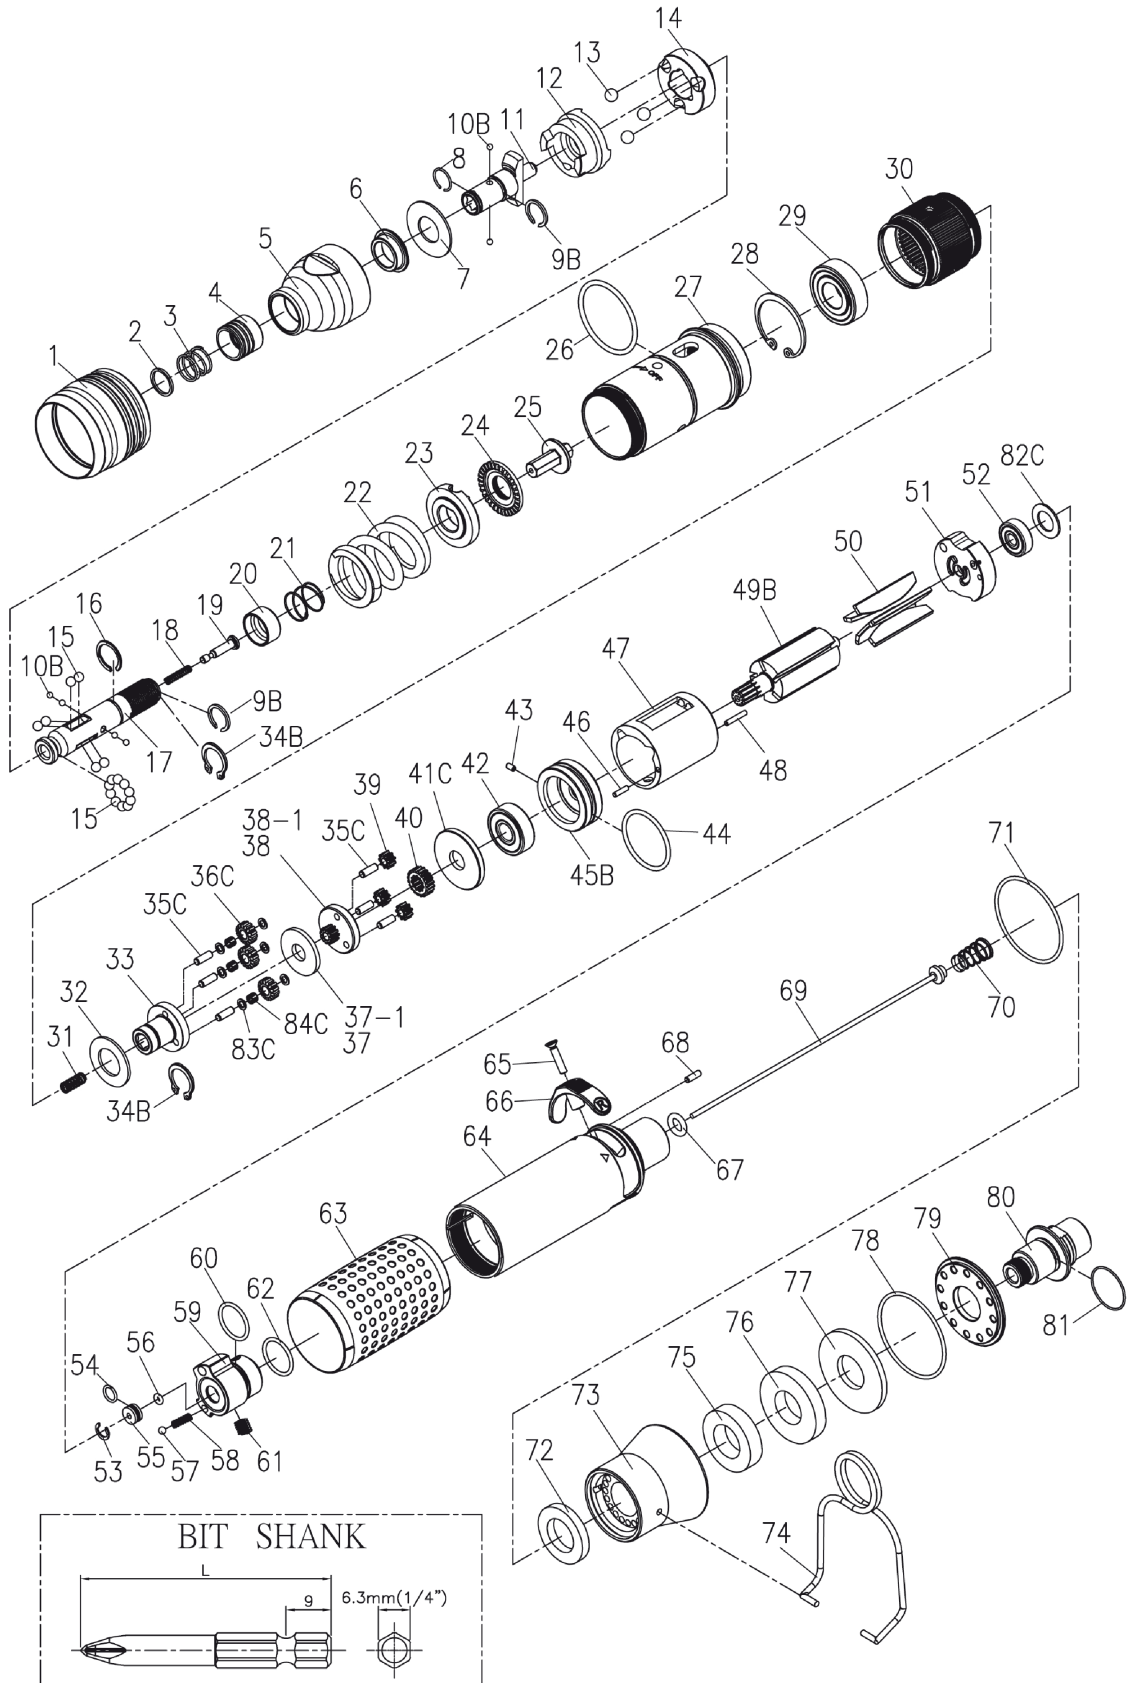

RRI-SD30710

SCREWDRIVER (PUSH START TYPE)

EDITION: C

RRI-SD30710

SCREWDRIVER (PUSH START TYPE)

EDITION: C

Index No.	Part No.	Description	Q'ty
1	B30S-207	Adjusting Cover	1
2	B20S-415	Spring Washer	1
3	B20S-418	Spring	1
4	B20S-417	Quick Change Holder	1
5	B30S-420	Housing Cover	1
6	B20S-202	Anvil Bushing	1
7	00-1516	Washer (Ø12 x Ø26 x 1t)	1
8	B20S-428B	Anvil Collar B	1
9B	B20S-428A	Anvil Collar A	2
10B	00-3835	Steel Ball (Ø2,5)	6
11	B30S-405	Anvil	1
12	B30S-425	Clutch Ring	1
13	00-3812	Steel Ball (7/32")	3
14	B30S-433	Spring Seat	1
15	00-3815	Steel Ball (5/32")	16
16	B20S-428C	Anvil Collar C	1
17	B30S-416	Transmission Shaft	1
18	B30-524	Spring	1
19	B30S-527	Piston	1
20	B30S-449	Control Ring	1
21	B20S-427	Spring	1
22	B30S-429	Spring	1
23	B30S-431	Adjusting Lock Ring	1
24	B30S-430	Adjusting Nut	1
25	B30S-421	Connecting Shaft	1
26	00-41226	O-Ring (Ø29xØ2)	1
27	B30S-201	Clutch Housing	1
28	00-3113	Snap Ring (R28)	1
29	00-2305A	Ball Bearing (6001)	1
30	C20S-440	Internal Gear	1
31	C20SL-507	Spring	1
32	C20S-441	Washer	1
33	C30S-442A	Front Gear Cage A	1
34B	00-3507	Snap Ring (S12)	2
35C	00-3424	Pin (Ø3 x 8L)	6
36C	C30S-443A	Planet Gear A	6
37-1	C20S-444B	Washer B (2 m/m)	1
38-1	C20S-452B	Rear Gear Cage B Assem.	1
41C	C30S-448	Rear Cover	1
42	00-2332	Ball Bearing (608ZZ)	1
43	00-3328	Spring Pin (Ø2 x 4L)	1
44	00-41177	O-Ring (Ø25,12 x Ø1,78)	1
45B	B20S-301	Front Plate	1