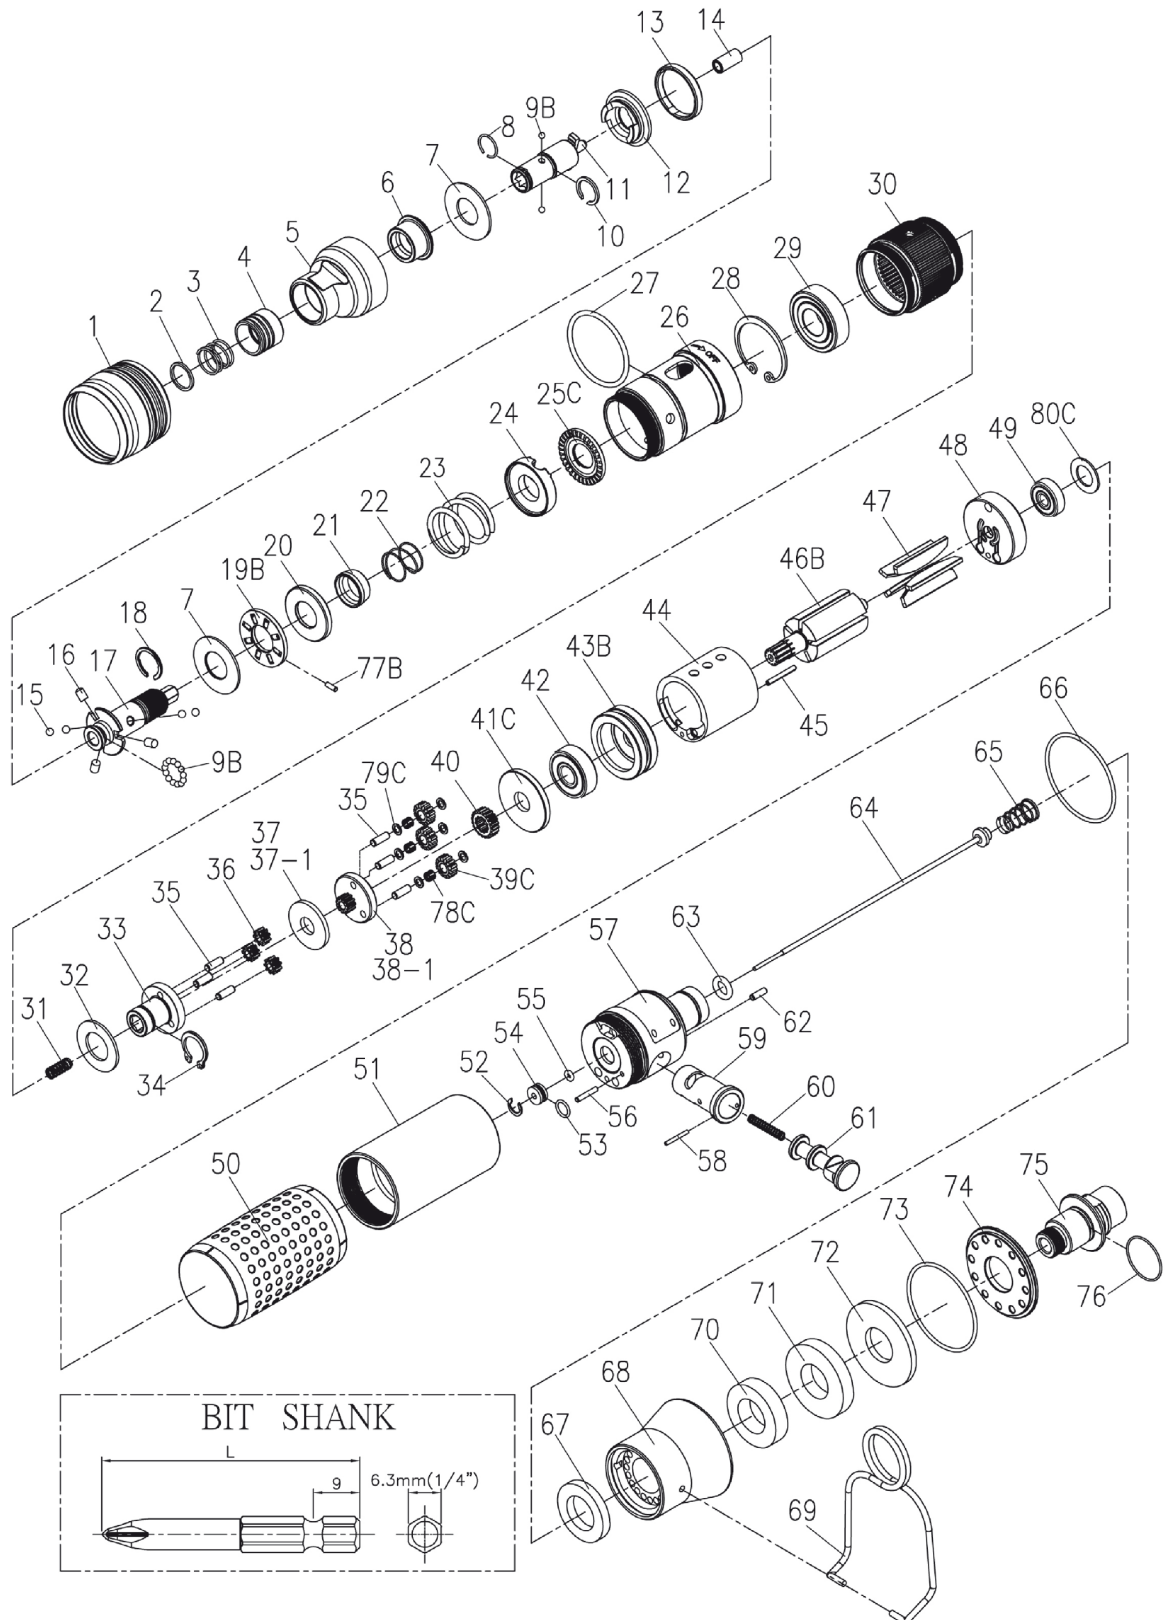

RRI-SD21104

SCREWDRIVER (PUSH START TYPE)

EDITION: C

RRI-SD21104

SCREWDRIVER (PUSH START TYPE)

EDITION: C

Index No.	Part No.	Description	Q'ty
1	B20S-207	Adjusting Cover	1
2	B20S-415	Spring Washer	1
3	B20S-418	Spring	1
4	B20S-417	Quick Change Holder	1
5	B20S-420	Housing Cover	1
6	B20S-202	Anvil Bushing	1
7	00-1516	Washer (Ø12 x Ø26 x 1t)	2
8	B20S-428B	Anvil Collar B	1
9B	00-3835	Steel Ball (Ø2,5)	15
10	B20S-428A	Anvil Collar A	1
11	B20S-405	Anvil	1
12	B20S-425	Clutch Ring	1
13	B20S-424	Ejector Ring	1
14	00-6301	DU Bearing (Ø4xØ6x6L)	1
15	00-3826	Steel Ball (Ø3)	4
16	B20S-426	Ejector Pin	3
17	B20S-416	Transmission Shaft	1
18	B20S-428C	Anvil Collar C	1
19B	B20S-410	Washer	1
20	B20S-433	Spring Seat	1
21	B20S-449	Control Ring	1
22	B20S-427	Spring	1
23	B20S-429	Spring	1
24	B20S-431	Adjusting Lock Ring	1
25C	B20S-430-B	Adjusting Nut	1
26	B20S-201	Clutch Housing	1
27	00-41222	O-Ring (Ø25 x Ø2)	1
28	00-3113	Snap Ring (R28)	1
29	00-2305A	Ball Bearing (6001)	1
30	C20S-440	Internal Gear	1
31	C20S-450	Spring	1
32	C20S-441	Washer	1
33	C20S-442	Front Gear Cage	1
34	00-3507	Snap Ring (S12)	1
35	00-3424	Pin (Ø3 x 8L)	6
36	C20S-443A	Planet Gear A	6
37	C20S-444A	Washer A (2 m/m)	1
38	C20S-452A	Rear Gear Cage A Assem.	1
40	C20S-447	Rotor Gear	1
41C	C30S-448	Rear Cover	1

Index No.	Part No.	Description	Q'ty
42	00-2332	Ball Bearing (608ZZ)	1
43B	B20S-301	Front Plate	1
44	C20S-302	Cylinder	1
45	00-3344	Spring Pin (Ø2 x 16)	1
46B	CS20S-303	Rotor	1
47	B20S-304	Rotor Blade	5
48	C20S-305	Rear Plate	1
49	00-2355	Ball Bearing (625Z)	1
50	B20S-103	Housing Rubber	1
51	C20S-101	Motor Housing	1
52	00-3115	Snap Ring (R8)	1
53	00-41189	O-Ring (Ø6 x Ø1)	1
54	C20S-526	Guide Ring	1
55	00-41113	O-Ring (Ø2 x Ø1,5)	1
56	00-3447	Pin (Ø2 x 12L)	1
57	B20S-518	Seat	1
58	00-3367	Spring Pin (Ø1,5 x 14)	1
59	C20S-501	Valve Sleeve	1
60	C20S-528	Spring	1
61	C20S-502	Reverse Valve	1
62	00-3448	Pin (Ø2,5 x 8L)	1
63	00-41188	O-Ring (Ø5,7 x Ø2,5)	1
64	B20S-314	Valve Stem	1
65	C20S-515	Spring	1
66	00-41223	O-Ring (Ø31 x Ø1)	1
67	C20S-601	Muffler	1
68	B20S-603	Exhaust Deflector	1
69	B20S-102	Hanger	1
70	B20S-601A	Muffler	1
71	B20S-601B	Muffler	1
72	B20S-601C	Muffler	1
73	00-41224	O-Ring (Ø38 x Ø1,5)	1
74	B20S-608	Deflector Cap	1
75	B20S-604A	Air Inlet (1/4" PF-19)	1
	B20S-604B	Air Inlet (1/4" PT-19)	
	B20S-604C	Air Inlet (1/4" NPT-18)	
76	00-41175	O-Ring (Ø13 x Ø1,5)	1
77B	00-3471	Pin(Ø2,5 x 4L)	8
80C	BS30R-160-607	Gasket	1