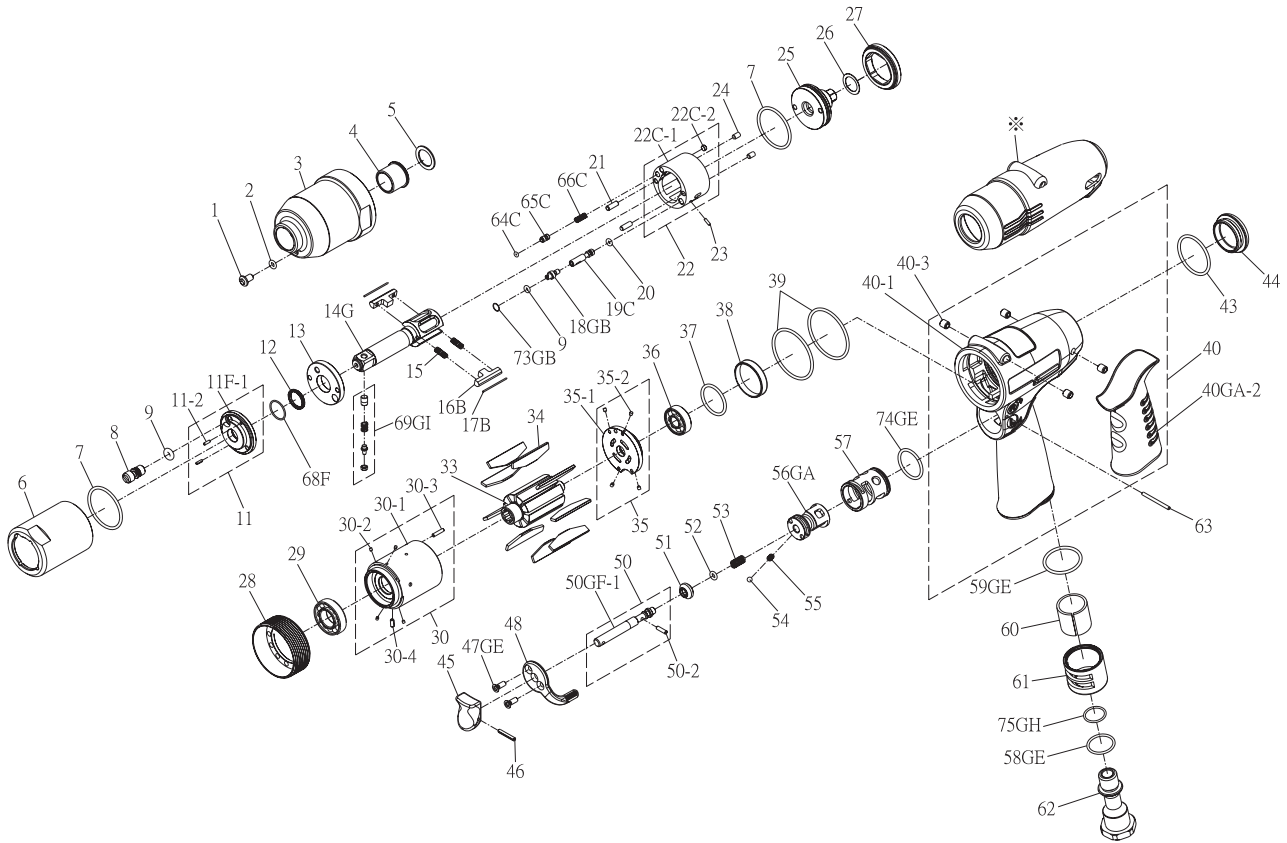

RRI-60 IMPULSE WRENCH

Index No.	Part No.	Description	Q'ty
1	I100-410	Oil Plug	1
2	00-4153	O-Ring (ø3xø1.5)	1
3	I60S-201	Front Housing	1
4	I40S-202	Bushing	1
5	I40S-424	Washer	1
6	I60S-401	Pulse Cylinder Housing	1
7	00-41127	O-Ring (ø27xø1.5)	2
8	I70-410	Oil Plug	1
9	00-41113	O-Ring (ø2xø1.5)	2
11	420-SW40-283-0403-11	Front Plate Cover, Compl.	1
11F-1	I40S-403-B	Front Plate Cover	1
11-2	00-3318	Spring Pin (ø1.6x5)	2
12	00-2602	X-Ring (ø10.77xø16.01x2.62)	1
13	I40S-408	Front Plate	1
14G	I60S-405-B	Main Shaft	1
15	I40S-407	Spring	2
16B	I60S-406-B	Drive Blade	2
17B	I60S-452	Roller	2
18GB	I80-411	Adjust Screw	1
19C	IS60S-412-B	Valve	1
20	00-41130	O-Ring (ø2xø1)	1
21	00-3435	Pin (ø3x9)	2
22	420-SW60-283-0404-11	Pulse Cylinder, Compl.	1
22C-1	I60S-404-B	Pulse Cylinder	1
22C-2	I40S-454	Block Cap	1
23	00-3436	Pin (ø1.5x5)	1
24	00-3407	Pin (ø3x5)	2
25	I40S-415	Rear Plate	1
26	I40S-423	Washer	1
27	I40S-402	Lock Nut	1
28	I40S-306	Lock Nut	1
29	00-2348	Ball Bearing (6901ZZ)	1
30	420-PW60-283-0302-10	Cylinder, Compl.	1
30-1	I60-302	Cylinder	1
30-2	I40S-318	Block	4
30-3	00-3356	Spring Pin (ø2x8)	1
30-4	00-3324	Spring Pin (ø2x5)	1
33	I60S-303	Rotor	1
34	I60S-304	Rotor Blade	9
35	420-PW40-283-0305-10	Rear Plate, Compl.	1
35-1	I40-305	Rear Plate	1
35-2	I40S-318	Block	4
36	00-2356	Ball Bearing (607ZZ)	1
37	00-41135	O-Ring (ø18.77xø1.78)	1
38	I40-307	Rear Cover	1
39	00-41144	O-Ring (ø33.05xø1.78)	2