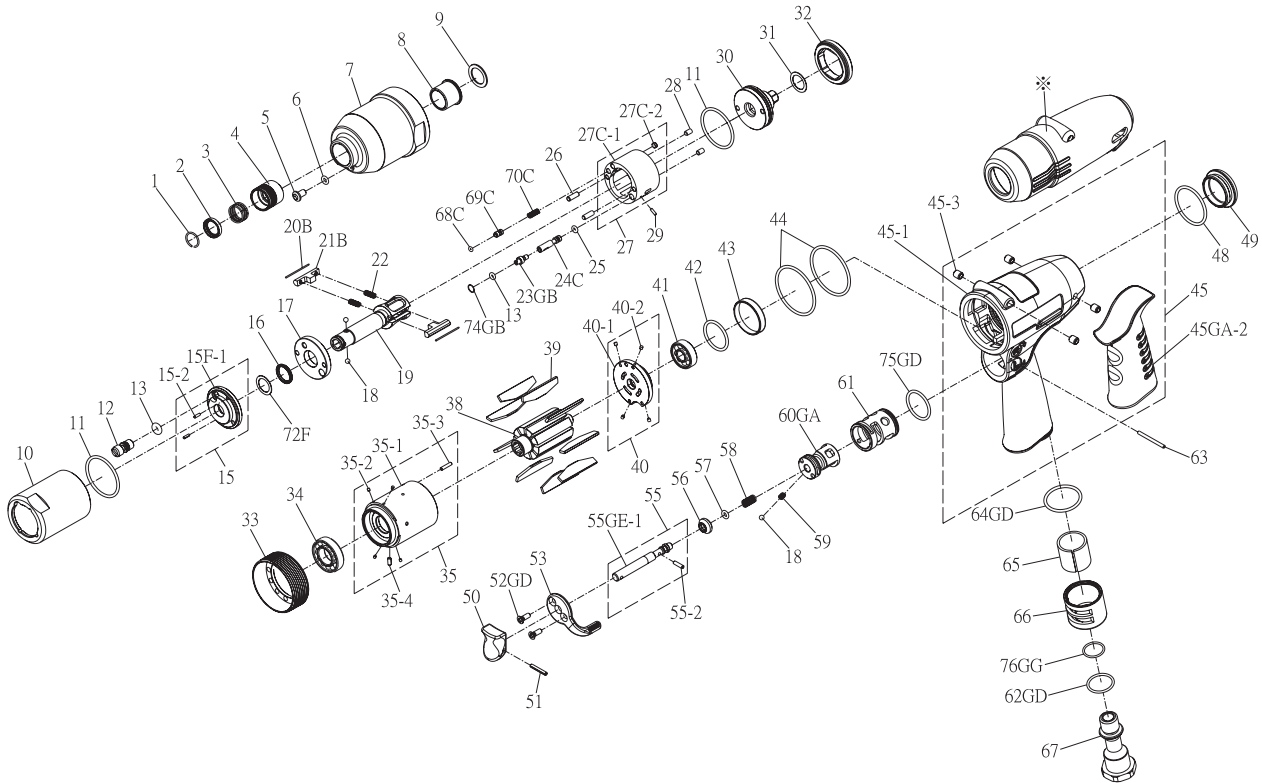

RRI-60A IMPULSE WRENCH

Index No.	Part No.	Description	Q'ty
1	757-026	Anvil Collar	1
2	I40SD-419	Hold Spacer	1
3	I40SD-418	Spring	1
4	I40SD-417	Quick Change Hold	1
5	I100-410	Oil Plug	1
6	00-4153	O-Ring (ø3xø1.5)	1
7	I60S-201	Front Housing	1
8	I40S-202	Bushing	1
9	I40S-424	Washer	1
10	I60S-401	Pulse Cylinder Housing	1
11	00-41127	O-Ring (ø27xø1.5)	2
12	I70-410	Oil Plug	1
13	00-41113	O-Ring (ø2xø1.5)	2
15	420-SW40-283-0403-11	Front Plate Cover, Compl.	1
15F-1	I40S-403-B	Front Plate Cover	1
15-2	00-3318	Spring Pin (ø1.6x5)	2
16	00-2602	X-Ring (ø10.77xø16.01x2.62)	1
17	I40S-408	Front Plate	1
18	00-3813	Steel Ball (1/8")	3
19	I60SD-405	Main Shaft	1
20B	I60S-452	Roller	2
21B	I60S-406-B	Drive Blade	2
22	I40S-407	Spring	2
23GB	I80-411	Adjust Screw	1
24C	IS60S-412-B	Valve	1
25	00-41130	O-Ring (ø2xø1)	1
26	00-3435	Pin (ø3x9)	2
27	420-SW60-283-0404-11	Pulse Cylinder, Compl.	1
27C-1	I60S-404-B	Pulse Cylinder	1
27C-2	I40S-454	Block Cap	1
28	00-3407	Pin (ø3x5)	2
29	00-3436	Pin (ø1.5x5)	1
30	I40S-415	Rear Plate	1
31	I40S-423	Washer	1
32	I40S-402	Lock Nut	1
33	I40S-306	Lock Nut	1
34	00-2348	Ball Bearing (6901ZZ)	1
35	420-PW60-283-0302-10	Cylinder, Compl.	1
35-1	I60-302	Cylinder	1
35-2	I40S-318	Block	4
35-3	00-3356	Spring Pin (ø2x8)	1
35-4	00-3324	Spring Pin (ø2x5)	1
38	I60S-303	Rotor	1
39	I60S-304	Rotor Blade	9
40	420-PW40-283-0305-10	Rear Plate, Compl.	1
40-1	I40-305	Rear Plate	1
40-2	I40S-318	Block	4
41	00-2356	Ball Bearing (607ZZ)	1